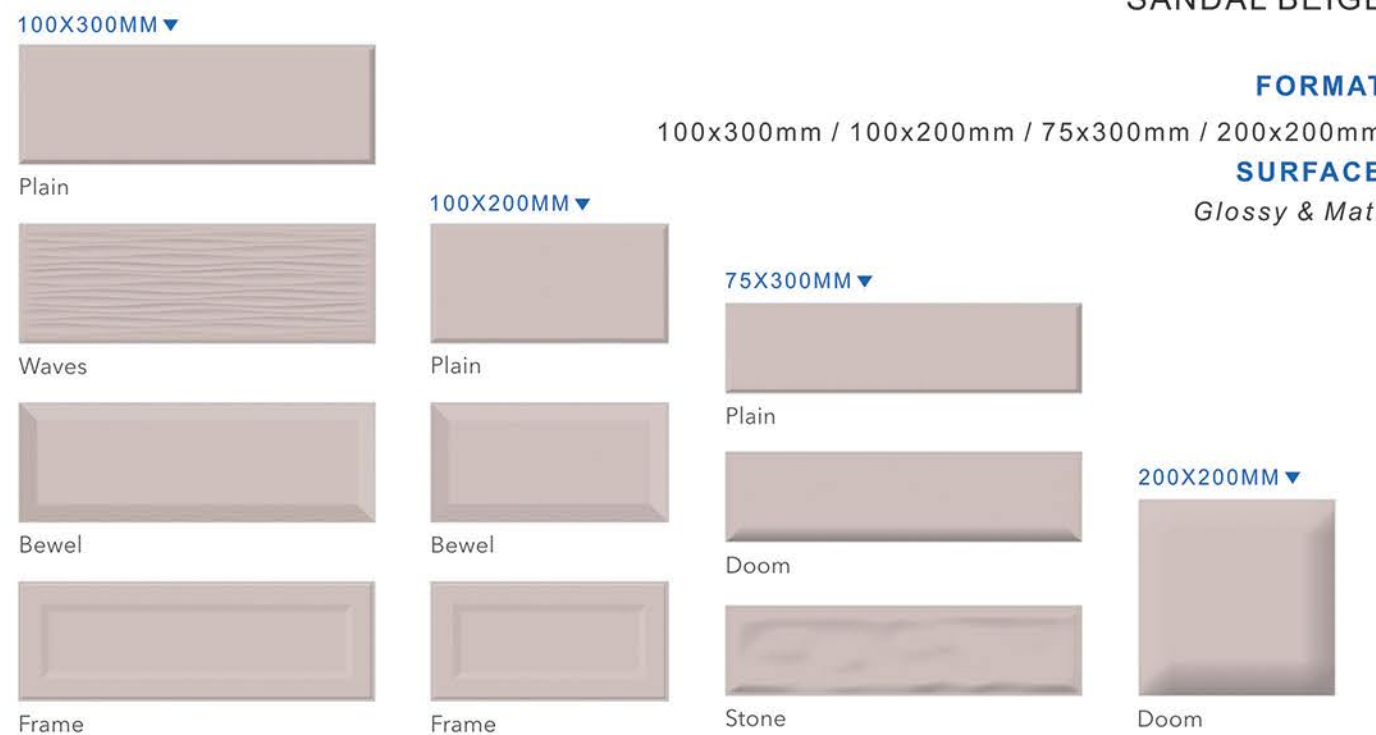

SURFACE

Glossy & Matt