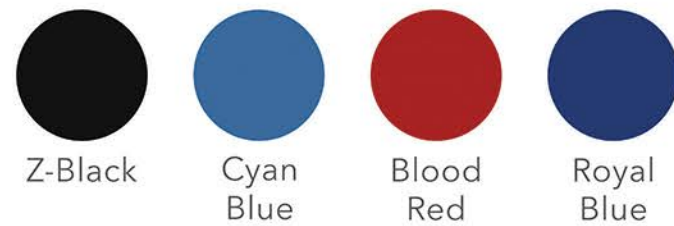

COLOR RANGE

SILVER ▼

GOLDEN ▼

PLATINIUM ▼

TITANIUM ▼

APPLICATION

TECHNICAL SPECIFICATION

CHARACTERISTICS	EURO STANDARD	OUR VALUE
DIMENSION & SURFACE QUALITY		
Dimension & Surface Quality	± 0.5%	± 0.2%
Deviation in thickness	± 0.6%	± 0.2%
Straightness of sides	± 0.3%	± 0.2%
Rectangularity	± 0.5%	± 0.3%
Surface Flatness	± 0.5%	± 0.3%
Surface Quality	± Min 95%	± Min 96%
PHYSICAL PROPERTIES		
Water Absorption	> 10 %	> 14-17%
Bend Strength	> 150Kg./Cm	>200-250Kg./Cm
Scratch Hardness (Moh's)	Min 3	Min 3
Crazing	1 Cycle	No Craxing at 2 Cycle
CHEMICAL PROPERTIES		
Staining Resistance	Min Class 2	Resistance To All Acids And Alkalies
Household Chemical	Min Class B	Household Chemicals Except Hydro Fluric Acid
THERMAL PROPERTIES		
Thermal Shoke	Resistant to 10 Cycle	Conforms
Thermal Expansion	Max-9E-06	Conforms

PACKING DETAILS

DIMENSION	TILES PER BOX (Pcs)	AREA COVERAGE PER BOX(SQ.FT.) APPROX	AREA COVERAGE PER BOX(SQ.FT.) APPROX	WEIGHT PER BOX(KG.) APPROX	THICKNESS(mm) Approx
100x300mm	33	10.65	0.99	14.00	8.00
100x200mm	50	10.76	1.00	12.00	8.00
75x300mm	44	10.65	0.99	14.00	8.00

NOTE :

Size/shade variation is inherent in ceramic tiles, in case of any complain its should be brought to our dealer's notice before laying the tiles.

Color Shown are indicative only. Check actual tiles for exact color.

The information contained in this catalogue are accurate as possible, but cannot be contained as legally binding.

Customers are advised to inspect a sample of the tiles before ordering.

The company reserved the right to change the specification without prior notice.