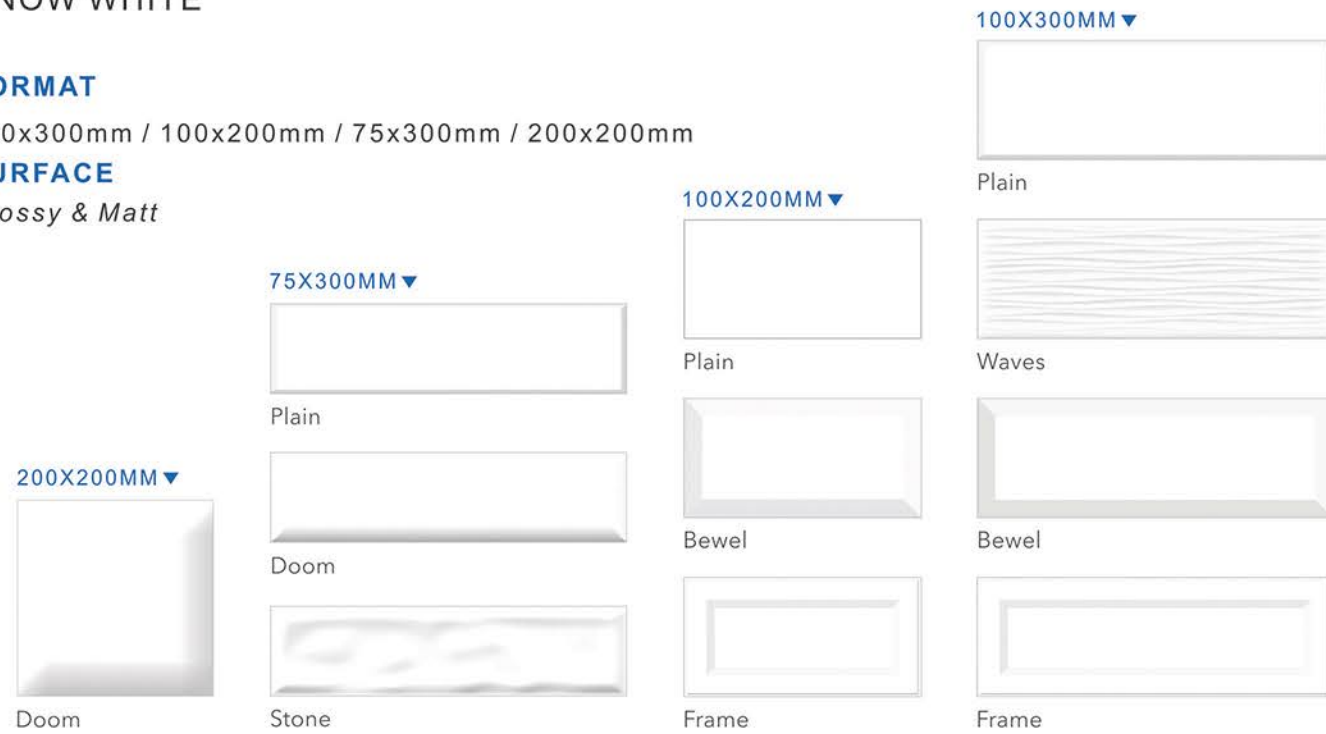

Endless
possibilities

SILVER SERIES

SNOW WHITE

FORMAT

100x300mm / 100x200mm / 75x300mm / 200x200mm

SURFACE

Glossy & Matt

SILVER SERIES