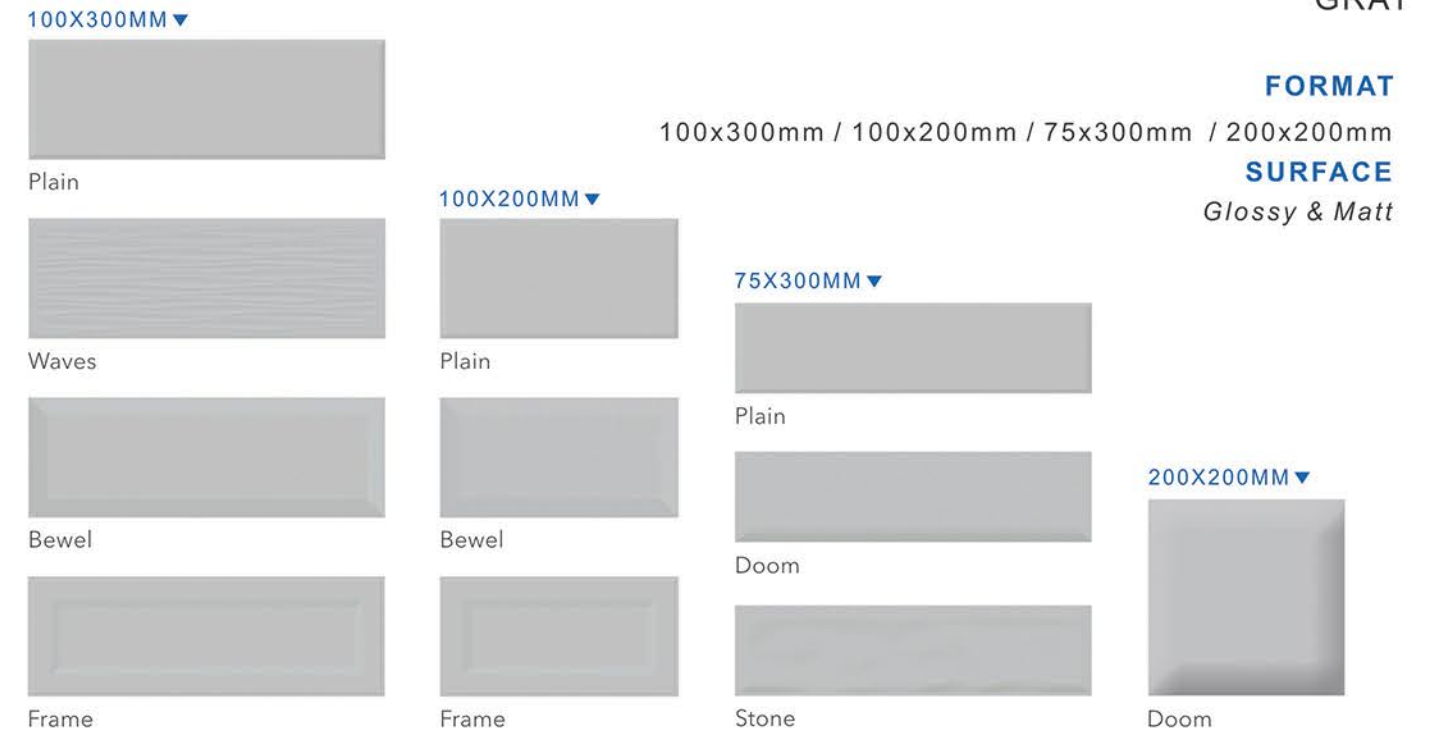

SURFACE

Glossy & Matt