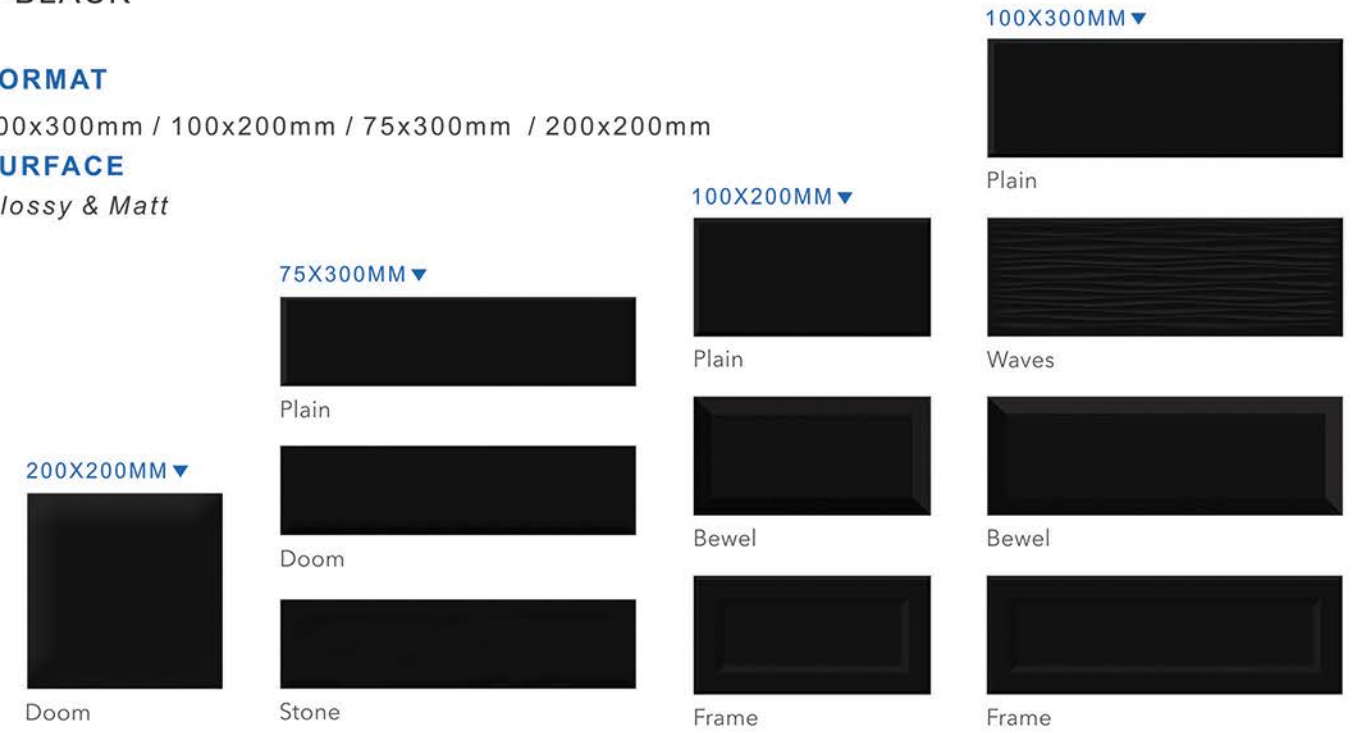

SURFACE

Glossy & Matt

PLATINIUM SERIES

PURPLE

100X300MM ▼

Plain

Waves

Bewel

Frame

100X200MM ▼

Plain

Bewel

Frame

75X300MM ▼

Plain

Doom

Stone

200X200MM ▼

Doom

FORMAT
100x300mm / 100x200mm / 75x300mm / 200x200mm

SURFACE
Glossy & Matt

TITANIUM SERIES

CYAN BLUE

100X300MM ▼

Plain

Waves

Bewel

Frame

100X200MM ▼

Plain

Bewel

Frame

75X300MM ▼

Plain

Doom

Stone

200X200MM ▼

Doom

FORMAT
100x300mm / 100x200mm / 75x300mm / 200x200mm

SURFACE
Glossy & Matt